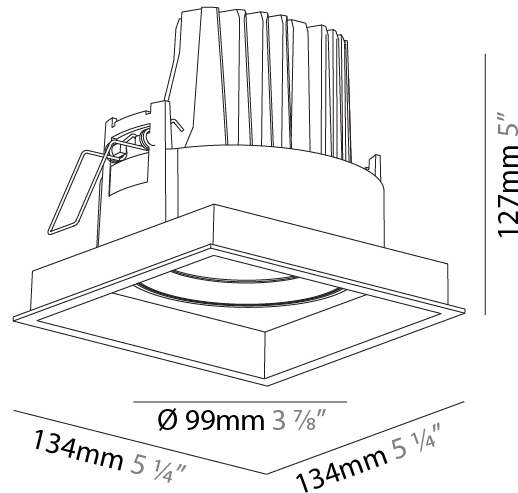

PHYSICAL

Shape: Square
Length (mm): 134
Length (in): 5 ¼
Width (mm): 134
Width (in): 5 ¼
Height (mm): 127
Height (in): 5
Ceiling Thickness (mm): 10 / 12.5 / 15
Ceiling Thickness (in): 3/8 or 1/2 or 9/16
Min. Recessing Depth (mm): 160
Min. Recessing Depth (in): 6 5/16
Light Distribution: Adjustable / Downlight
Weight (kg): 0.8
Weight (lbs): 1.76
Fixture Finish: SSR / BKV / CWI / CRY / HAB / UFT / ITA / RUA / FTG / MYG / LOD / PUS / FRO / FUP / KIA / POP / BLS / SPG / MEY / GOH / GUM / CHC / COM / ABZ / JAG / OBR / MOS / ROR
Fixture Material: Aluminum Die Cast
Cut-out Measurements: 125mm / 4 5/16" x 125mm / 4 5/16"

ELECTRICAL

Lamp Type: LED (Zhaga Standard)
Total Output Wattage (W): 26.4
Dimming: Tri-Mode (Non-Dimming and Phase Dimming (120Vac only) and 0-10V Dimming)
Driver Included: No
Driver Location: Recessed Housing
Driver Type: Constant Current - Universal
Housing: See components
Input Voltage (V): 120 - 277
Constant Current (MA): 700

LED

Number of LEDs: 1
Color Temperature (°K): 2700 / 3000 / 3500 / 4000
Max. Delivered Lumen (lm): 2960 / 3030 / 3185 / 3250
CRI: >90 CRI
Lamp Life (hrs): 50000

OPTICAL

Reflector°: 18 / 26 / 40
Adjustability: Rotational 355°; Tilt 30°

RATINGS AND CERTIFICATIONS

Certified By: Certified for North American Standards
IP rating: IP20