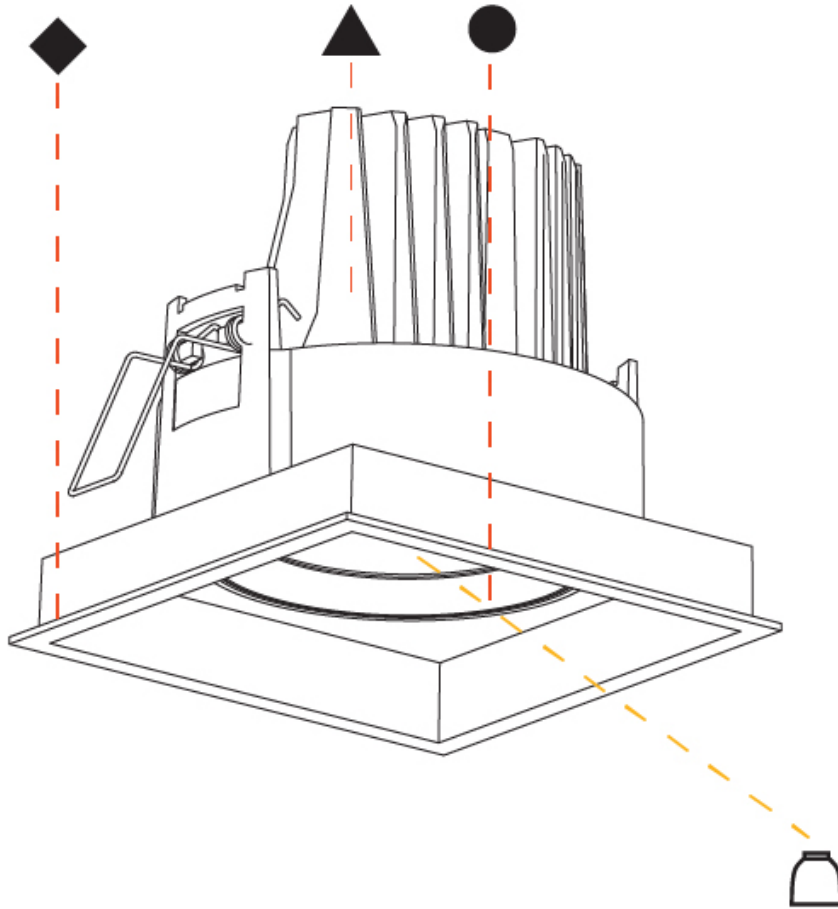

MECHANIQ SQUARE COMFORT SINGLE RECESSED

A35082-

PROJECT	_____
TYPE	_____
SPECIFIER	_____
QUANTITY	_____
DATE	_____

A