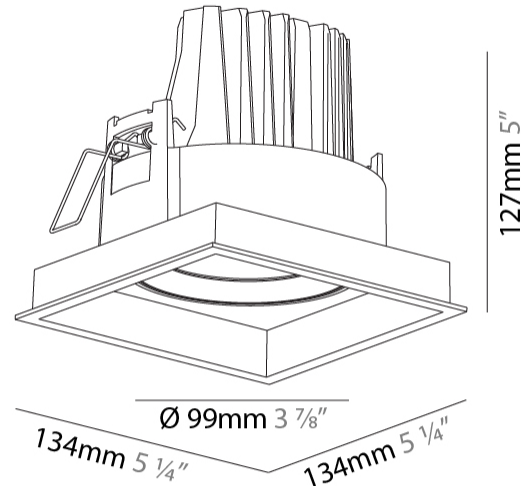

PHYSICAL

Shape: Square
 Length (mm): 134
 Length (in): 5 ¼
 Width (mm): 134
 Width (in): 5 ¼
 Height (mm): 127
 Height (in): 5
 Ceiling Thickness (mm): 10 / 12.5 / 15
 Ceiling Thickness (in): 3/8 or 1/2 or 9/16
 Min. Recessing Depth (mm): 160
 Min. Recessing Depth (in): 6 5/16
 Light Distribution: Adjustable / Downlight
 Weight (kg): 0.8
 Weight (lbs): 1.76
 Fixture Finish: SSR / BKV / CWI / CRY / HAB / UFT / ITA / RUA / FTG / MYG / LOD / PUS / FRO / FUP / KIA / POP / BLS / SPG / MEY / GOH / GUM / CHC / COM / ABZ / JAG / OBR / MOS / ROR
 Fixture Material: Aluminum Die Cast
 Cut-out Measurements: 125mm / 4 5/16" x 125mm / 4 5/16"

RATINGS AND CERTIFICATIONS

Certified By: Certified for North American Standards
 IP rating: IP20

125mm x 125mm 4 15/16" x 4 15/16"	160mm 6 3/16"	10 15 mm 3/16" 9/16"	30°	355°		

A

MECHANIQ SQUARE COMFORT SINGLE RECESSED