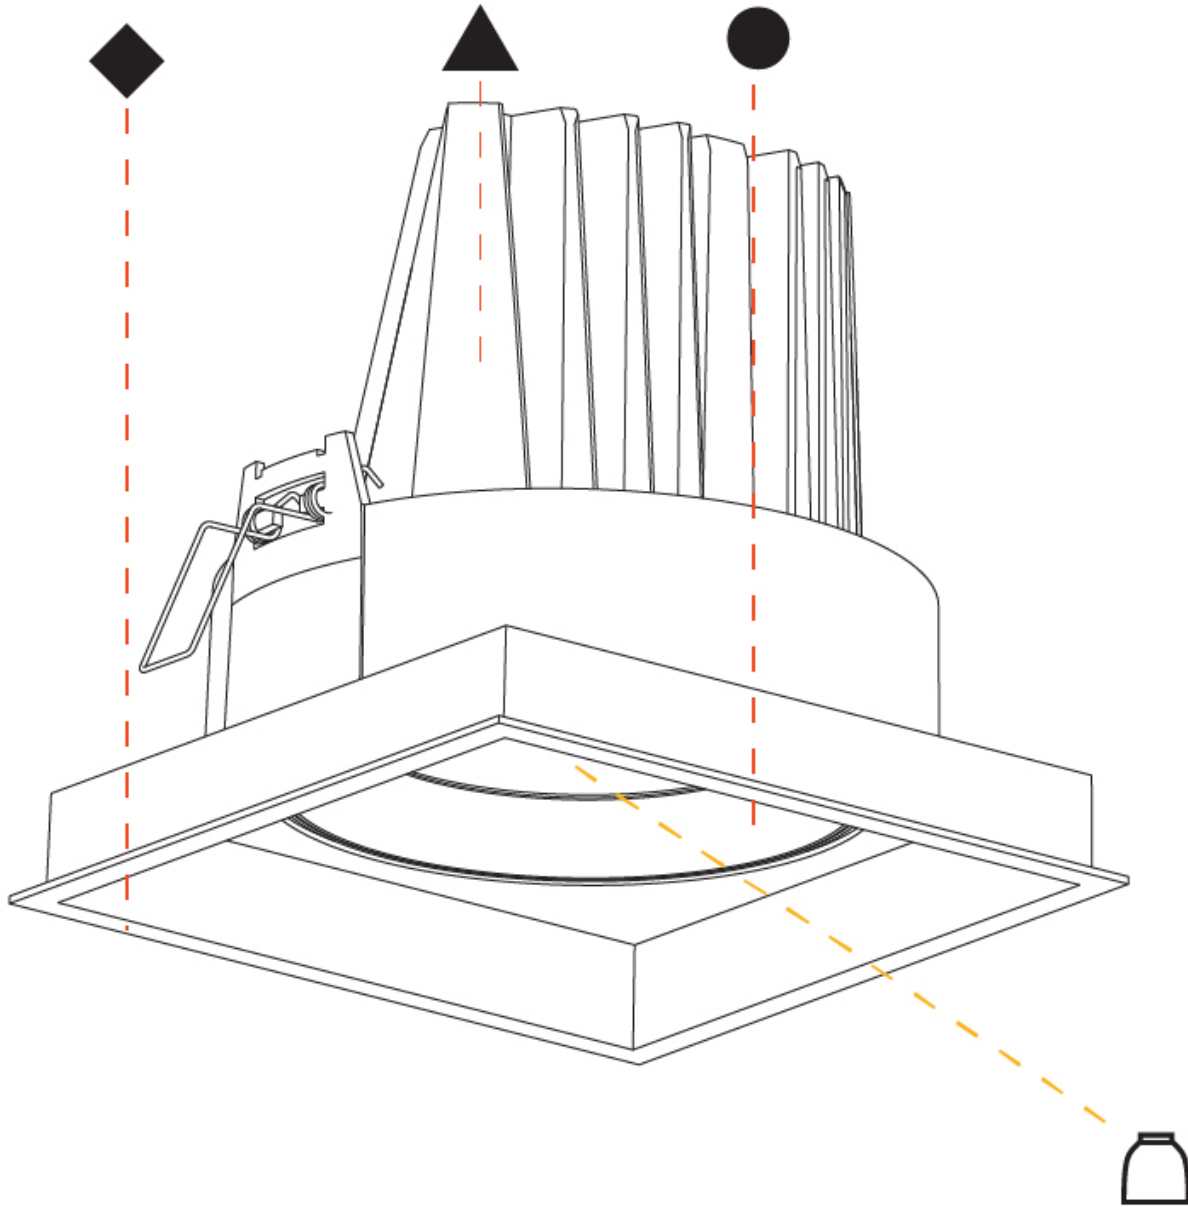

MECHANIQ SQUARE COMFORT SINGLE RECESSED

A35088-

PROJECT _____

TYPE _____

SPECIFIER _____

QUANTITY _____

DATE _____

A