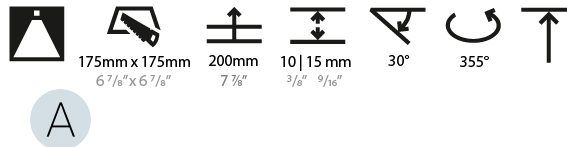

PHYSICAL

Shape: Square
Length (mm): 186
Length (in): 7 5/16
Width (mm): 186
Width (in): 7 5/16
Height (mm): 180
Height (in): 7 1/16
Ceiling Thickness (mm): 10 / 12.5 / 15
Ceiling Thickness (in): 3/8 or 1/2 or 9/16
Min. Recessing Depth (mm): 200
Min. Recessing Depth (in): 7 7/8
Light Distribution: Adjustable / Downlight
Weight (kg): 1.88
Weight (lbs): 4.14
Fixture Finish: SSR / BKV / CWI / CRY / HAB / UFT / ITA / RUA / FTG / MYG / LOD / PUS / FRO / FUP / KIA / POP / BLS / SPG / MEY / GOH / GUM / CHC / COM / ABZ / JAG / OBR / MOS / ROR
Fixture Material: Aluminum Die Cast
Cut-out Measurements: 175mm / 6 7/8" x 175mm / 6 7/8"

ELECTRICAL

Lamp Type: LED (Zhaga Standard)
Total Output Wattage (W): 21.2
Dimming: Tri-Mode (Non-Dimming and Phase Dimming (120Vac only) and 0-10V Dimming)
Driver Included: No
Driver Location: Recessed Housing
Driver Type: Constant Current - Universal
Housing: See components
Input Voltage (V): 120 - 277
Constant Current (MA): 700

LED

Number of LEDs: 1
Color Temperature (°K): 2700 / 3000 / 3500 / 4000
Max. Delivered Lumen (lm): 1440 / 1490 / 1568 / 1600
CRI: >90 CRI
Lamp Life (hrs): 50000

OPTICAL

Reflector: 8
Adjustability: Rotational 355°; Tilt 30°

RATINGS AND CERTIFICATIONS

Certified By: Certified for North American Standards
IP rating: IP20